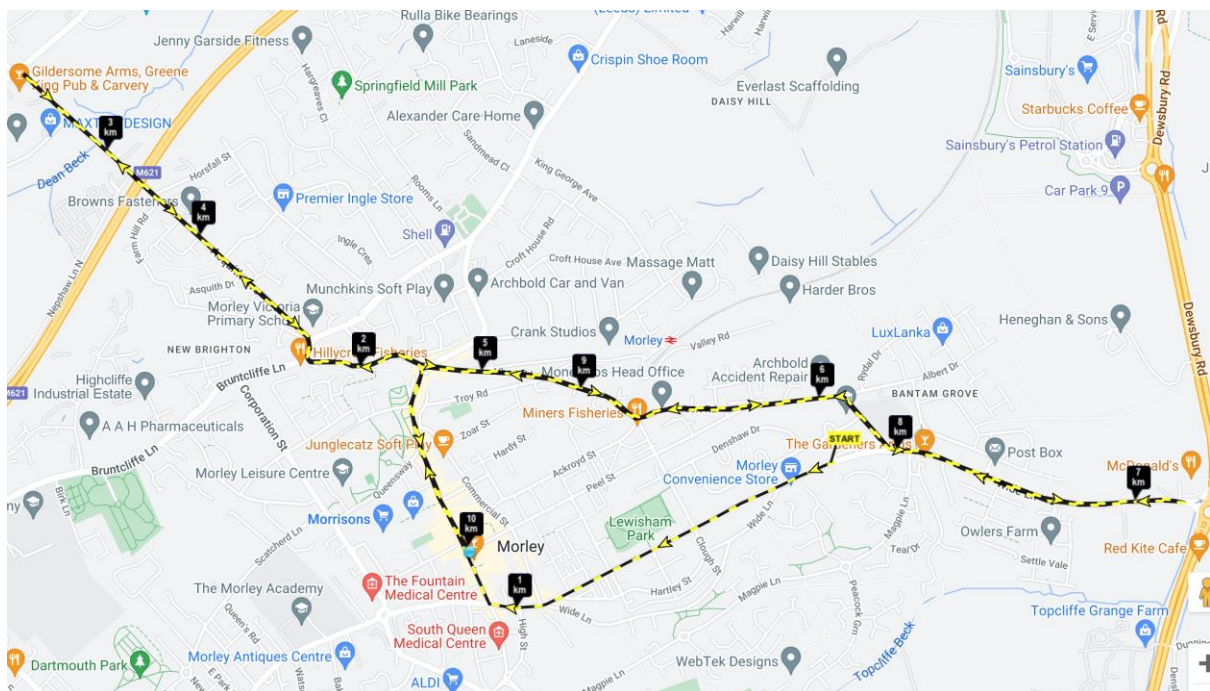

Morley 10km Road Race

Sunday 9th October 2022

Road Closure information for Morley 10km Road Race

The following roads will be closed as part of a rolling road closure for the Morley 10km Road Race between 8am – 11am on Sunday 9th October 2022:

Wide Lane McDonalds turning to Queen Street

Queen Street its full length

Asquith Avenue its full length

Victoria Road Asquith Avenue to Brunswick Street

Brunswick Street its full length

Station Road Brunswick to Albert Road (not down to the train station)

Albert Road Station Road to Wide Lane

These closures will prevent access to some roads within the perimeter of the Road Closures.

Our intention is to minimise the length of all road closures however it will be necessary to close the roads for periods of time.

Advanced Closure Notice Signs will be in place 2 weeks prior to the event.

Blue light route access planned throughout.

We would like to apologise in advance for any inconvenience caused and thank you for your support of the 2022 Morley 10km.