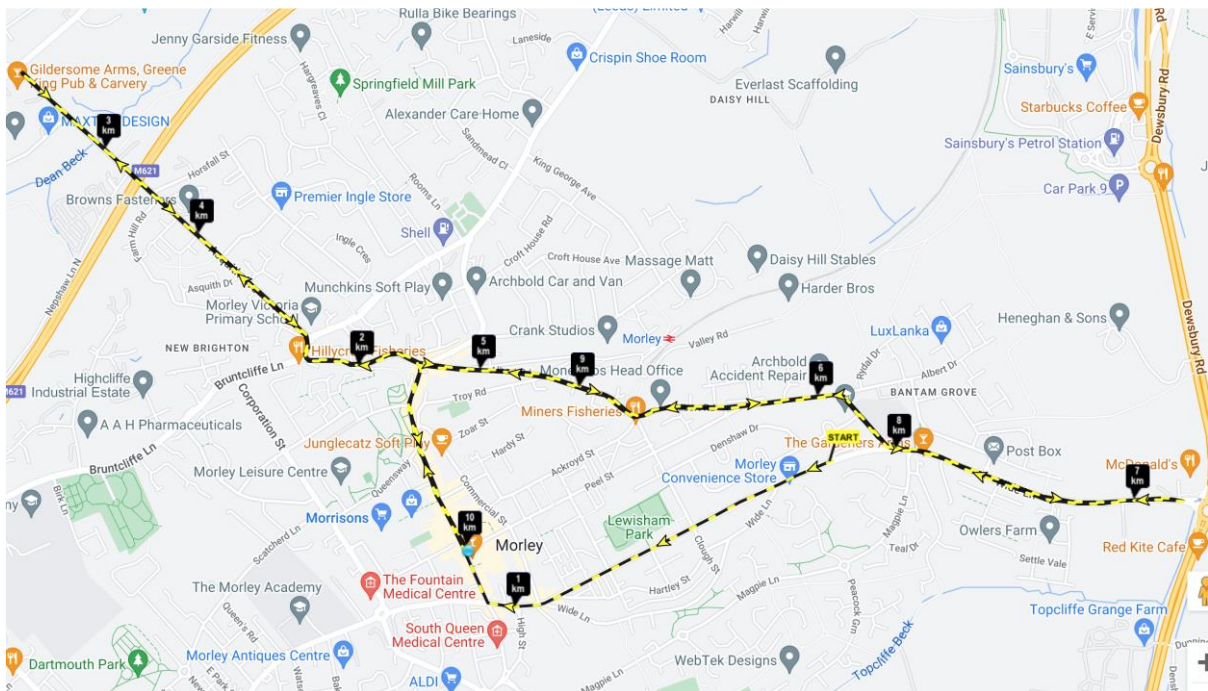

Morley 10km Road Race

Sunday 8th October 2023

Road Closure information for Morley 10km Road Race

The following roads will be closed as part of a rolling road closure for the Morley 10km Road Race between 8am – 11am on Sunday 8th October 2023:

Wide Lane McDonalds turning to Queen Street

Queen Street its full length

Asquith Avenue its full length

Victoria Road Asquith Avenue to Brunswick Street

Brunswick Street its full length

Station Road Brunswick to Albert Road (not down to the train station)

Albert Road Station Road to Wide Lane

These closures will prevent access to some roads within the perimeter of the Road Closures.

Our intention is to minimise the length of all road closures however it will be necessary to close the roads for periods of time.

Advanced Closure Notice Signs will be in place 2 weeks prior to the event.

Blue light route access planned throughout.

We would like to apologise in advance for any inconvenience caused and thank you for your support of the 2023 Morley 10km.